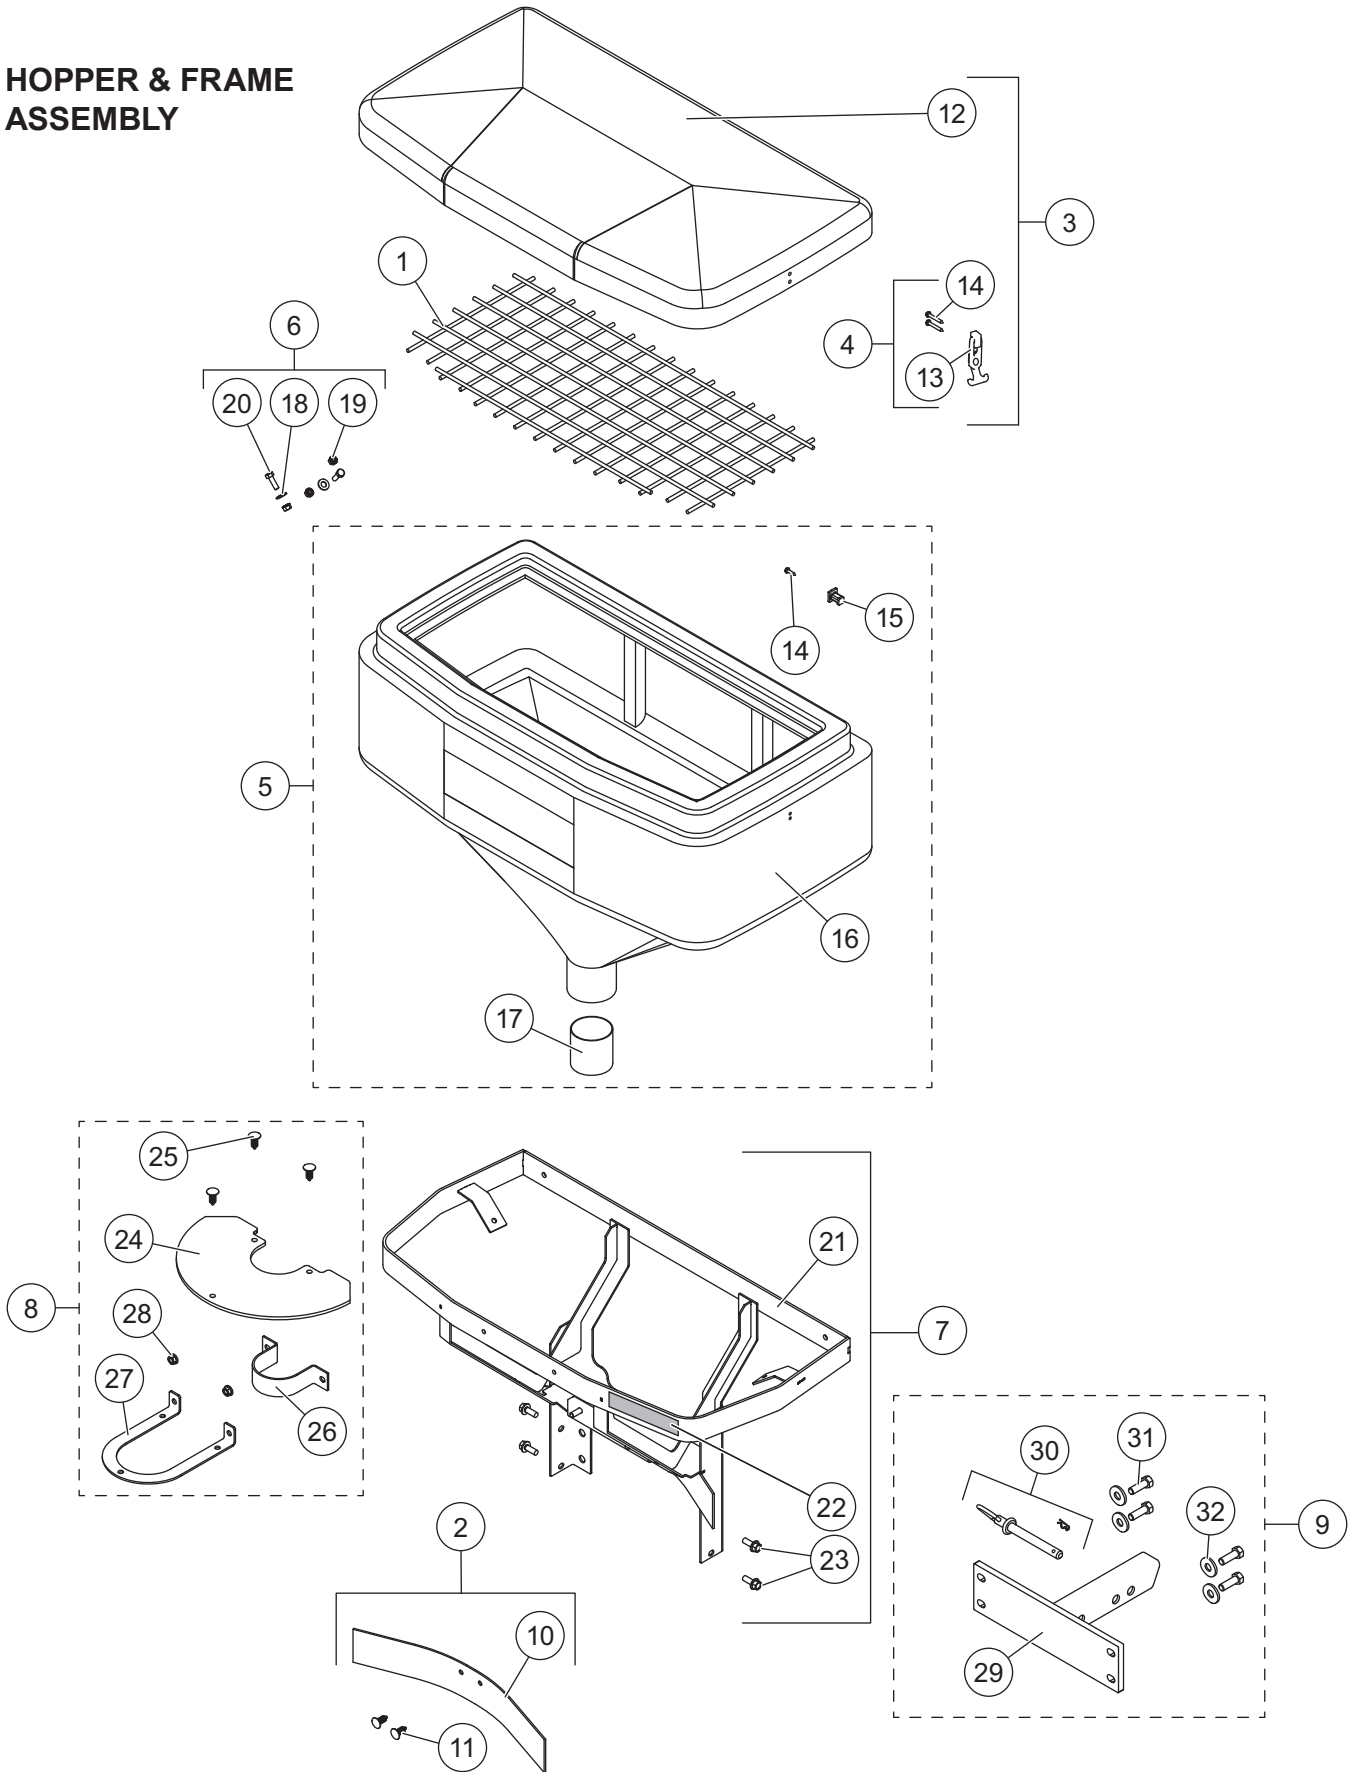

Tailgate Pro 575X, Tailgate Pro 1075X Single-Stage Tailgate Spreader

SP-575X-1, SP-1075X-1

Parts List

This Parts List is for SnowEx® Tailgate Pro spreaders with serial numbers beginning with 160501 and higher.

TAILGATE PRO 575X TAILGATE SPREADER

HOPPER & FRAME ASSEMBLY

TAILGATE PRO 1075X TAILGATE SPREADER

HOPPER & FRAME ASSEMBLY

TAILGATE PRO 575X/TAILGATE PRO 1075X TAILGATE SPREADER

76599 Drive Assembly (w/o Wiring)							
Item	Part	Qty	Description	Item	Part	Qty	Description
1	75626	1	Motor Kit	4	75635	1	Transmission Enclosure Kit
2	75615	1	Auger Kit	5	57104	1	Transmission Enclosure Cover Kit
3	75618	1	Spinner Kit	6	75640	1	Transmission Kit
Item 1				75626 Motor Kit			
8		2	#10-32 x 5/8 Serrated Hex Cap Screw	9	D6214	1	3 x 3.8 12V DC Motor
Item 2				75615 Auger Kit			
11	D6191	1	Auger Cap	13		1	5/16-18 x 3/8 Set Screw
12	D6075	1	Auger				
Item 3				75618 Spinner Kit			
14	D6750	1	Spinner, Poly	15	D6746	1	3/16 x 1-1/4 Clevis Pin
Item 4				75635 Transmission Enclosure Kit			
16		1	Spinner Drive Enclosure	19	11100	1	Label – Warning, Rear Camera
17	75621	1	Label – Warning, Hands & Feet	20		4	3/8-16 x 1 Hex Cap Screw Serrated
18	75623	1	Label – Warning, Read Manual				
Item 5				57104 Transmission Enclosure Cover Kit			
21		1	Enclosure Cover	23		1	5/8 ID Grommet
22	D6467-1	6	1/4 x 3/4 x 1/2 Retainer Black Nylon				
Item 6				75640 Transmission Kit			
24	D6107	1	Transmission 8:1	26		4	1/4-20 x 1/2 Serrated Flange SS
25	D6232	1	Motor Drive Coupler				
SS = Stainless Steel							