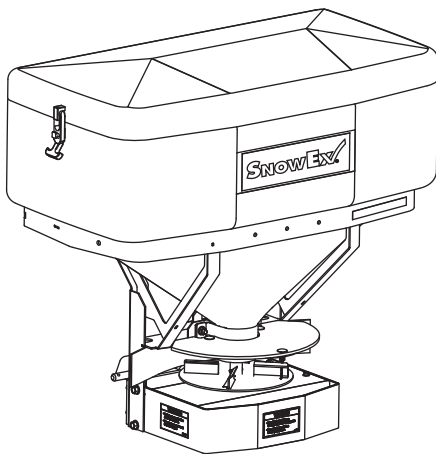

Tailgate Pro 575X, Tailgate Pro 1075X Single-Stage Tailgate Spreader

SP-575X-1, SP-1075X-1

Parts List

This Parts List is for SnowEx® Tailgate Pro spreaders with serial numbers beginning with 160501 and higher.

TAILGATE PRO 575X TAILGATE SPREADER

HOPPER & FRAME ASSEMBLY

TAILGATE PRO 1075X TAILGATE SPREADER

HOPPER & FRAME ASSEMBLY

TAILGATE PRO 575X/TAILGATE PRO 1075X TAILGATE SPREADER

76599 Drive Assembly (w/o Wiring)							
Item	Part	Qty	Description	Item	Part	Qty	Description
1	75626	1	Motor Kit	4	75635	1	Transmission Enclosure Kit
2	75615	1	Auger Kit	5	57104	1	Transmission Enclosure Cover Kit
3	75618	1	Spinner Kit	6	75640	1	Transmission Kit
Item 1				75626 Motor Kit			
8		2	#10-32 x 5/8 Serrated Hex Cap Screw	9	D6214	1	3 x 3.8 12V DC Motor
Item 2				75615 Auger Kit			
11	D6191	1	Auger Cap	13		1	5/16-18 x 3/8 Set Screw
12	D6075	1	Auger				
Item 3				75618 Spinner Kit			
14	D6750	1	Spinner, Poly	15	D6746	1	3/16 x 1-1/4 Clevis Pin
Item 4				75635 Transmission Enclosure Kit			
16		1	Spinner Drive Enclosure	19	11100	1	Label – Warning, Rear Camera
17	75621	1	Label – Warning, Hands & Feet	20		4	3/8-16 x 1 Hex Cap Screw Serrated
18	75623	1	Label – Warning, Read Manual				
Item 5				57104 Transmission Enclosure Cover Kit			
21		1	Enclosure Cover	23		1	5/8 ID Grommet
22	D6467-1	6	1/4 x 3/4 x 1/2 Retainer Black Nylon				
Item 6				75640 Transmission Kit			
24	D6107	1	Transmission 8:1	26		4	1/4-20 x 1/2 Serrated Flange SS
25	D6232	1	Motor Drive Coupler				
SS = Stainless Steel							