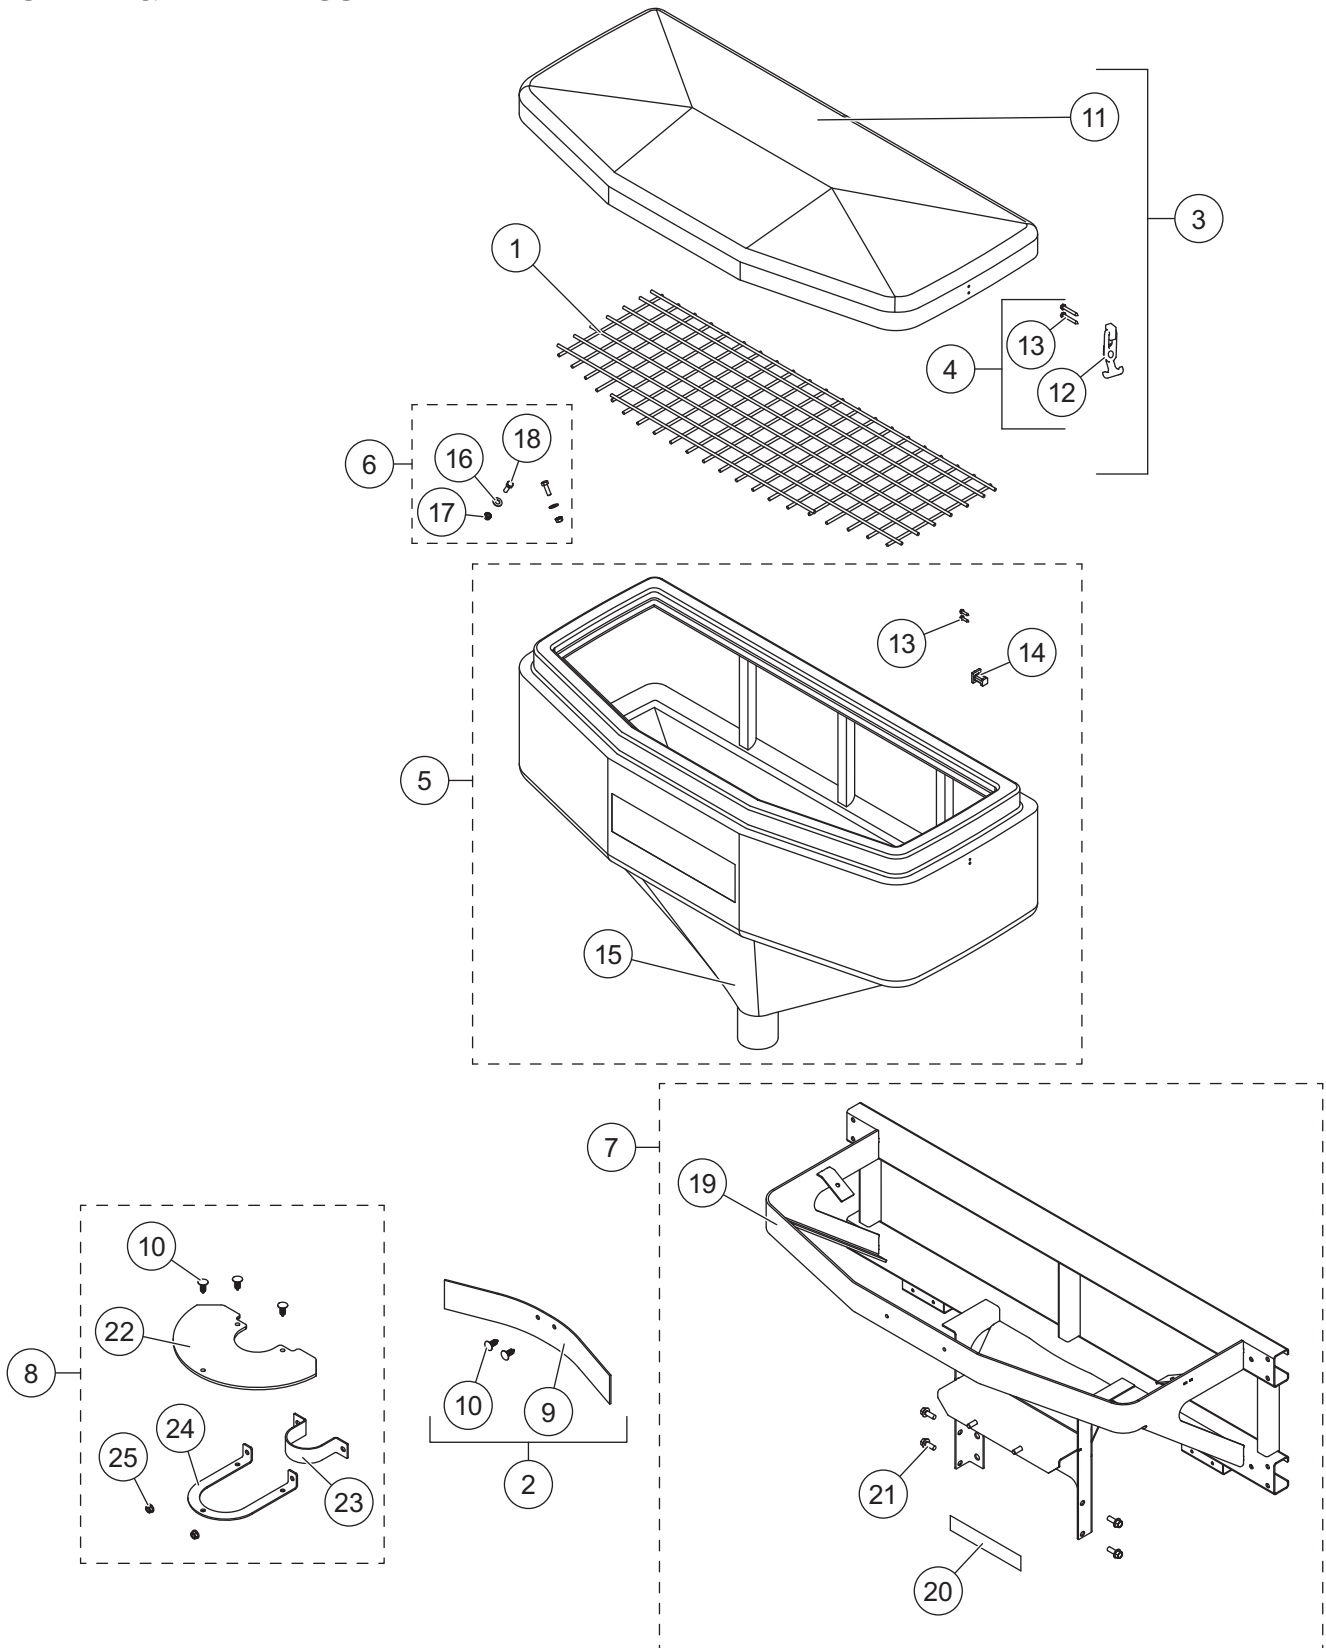

Tailgate Pro 575X, Tailgate Pro 1075X Single-Stage Tailgate Spreader

SP-575X-1, SP-1075X-1

Parts List

This Parts List is for SnowEx® Tailgate Pro spreaders with serial numbers beginning with 160501 and higher.

TAILGATE PRO 575X TAILGATE SPREADER

HOPPER & FRAME ASSEMBLY

TAILGATE PRO 1075X TAILGATE SPREADER

HOPPER & FRAME ASSEMBLY

TAILGATE PRO 575X/TAILGATE PRO 1075X TAILGATE SPREADER

76599 Drive Assembly (w/o Wiring)							
Item	Part	Qty	Description	Item	Part	Qty	Description
1	75626	1	Motor Kit	4	75635	1	Transmission Enclosure Kit
2	75615	1	Auger Kit	5	57104	1	Transmission Enclosure Cover Kit
3	75618	1	Spinner Kit	6	75640	1	Transmission Kit
Item 1				75626 Motor Kit			
8		2	#10-32 x 5/8 Serrated Hex Cap Screw	9	D6214	1	3 x 3.8 12V DC Motor
Item 2				75615 Auger Kit			
11	D6191	1	Auger Cap	13		1	5/16-18 x 3/8 Set Screw
12	D6075	1	Auger				
Item 3				75618 Spinner Kit			
14	D6750	1	Spinner, Poly	15	D6746	1	3/16 x 1-1/4 Clevis Pin
Item 4				75635 Transmission Enclosure Kit			
16		1	Spinner Drive Enclosure	19	11100	1	Label – Warning, Rear Camera
17	75621	1	Label – Warning, Hands & Feet	20		4	3/8-16 x 1 Hex Cap Screw Serrated
18	75623	1	Label – Warning, Read Manual				
Item 5				57104 Transmission Enclosure Cover Kit			
21		1	Enclosure Cover	23		1	5/8 ID Grommet
22	D6467-1	6	1/4 x 3/4 x 1/2 Retainer Black Nylon				
Item 6				75640 Transmission Kit			
24	D6107	1	Transmission 8:1	26		4	1/4-20 x 1/2 Serrated Flange SS
25	D6232	1	Motor Drive Coupler				
SS = Stainless Steel							