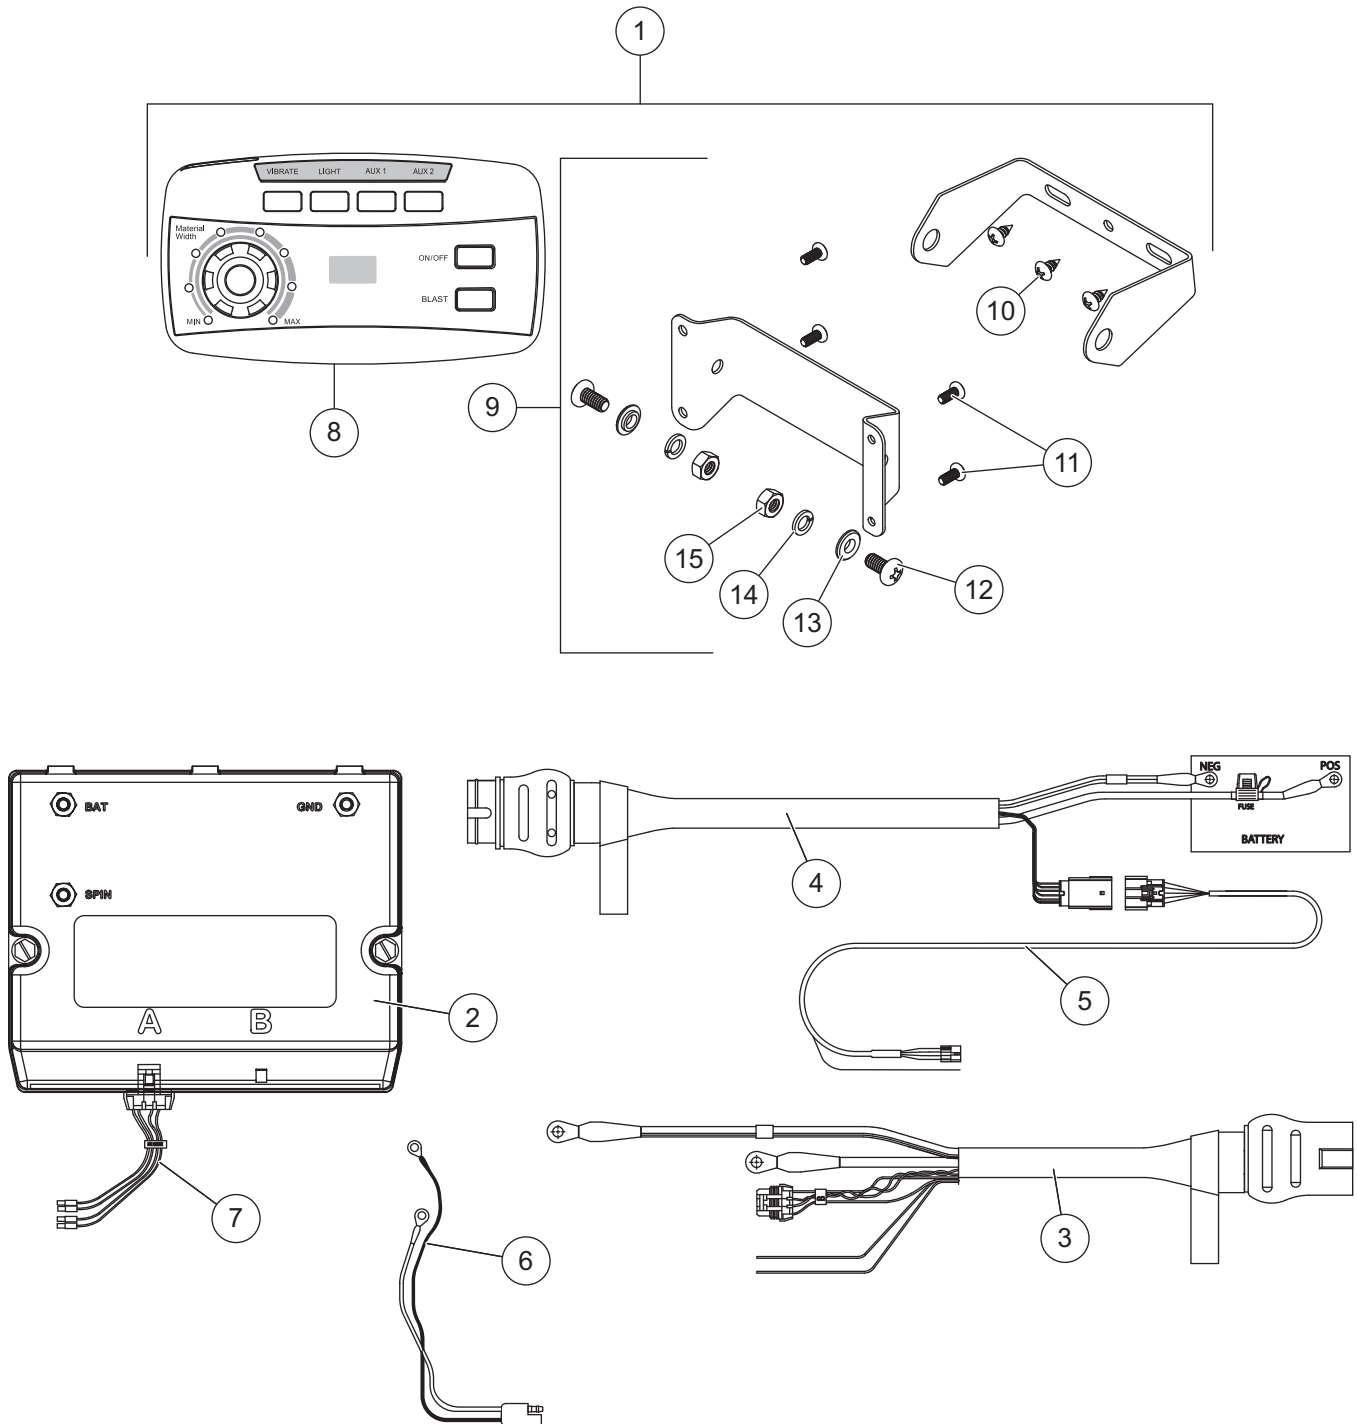

TAILGATE PRO 575X/TAILGATE PRO 1075X TAILGATE SPREADER

ELECTRICAL COMPONENTS

TAILGATE PRO 575X/TAILGATE PRO 1075X TAILGATE SPREADER

Electrical Components							
Item	Part	Qty	Description	Item	Part	Qty	Description
1	52465	1	Spreader Control Kit	5	69902	1	Vehicle Control Harness
2	52395	1	Spreader Module, 3-Post	6	78399	1	Spinner Motor Harness Rev Pin-Out
3	72096	1	Spreader Harness, 6-Pin	7	69893	1	10-Pin Connector w/4 Wires
4	72094	1	Vehicle Harness, 6-Pin				
Item 1				52465 Spreader Control Kit			
8	52467	1	Spreader Control	12		2	1/4-20 x 1/2 Pan Head Machine Screw SS – Black
9	52345	1	Control Bracket Kit	13		2	1/4 Shoulder Washer SS – Black
10		3	#10 x 3/8 Pan Head Tapping Screw SS	14		2	1/4 Lock Washer SS
11		4	#8 x 3/8 Pan Head Machine Screw	15		2	1/4-20 Hex Nut G5 – Black
SS = Stainless Steel				G = Grade			