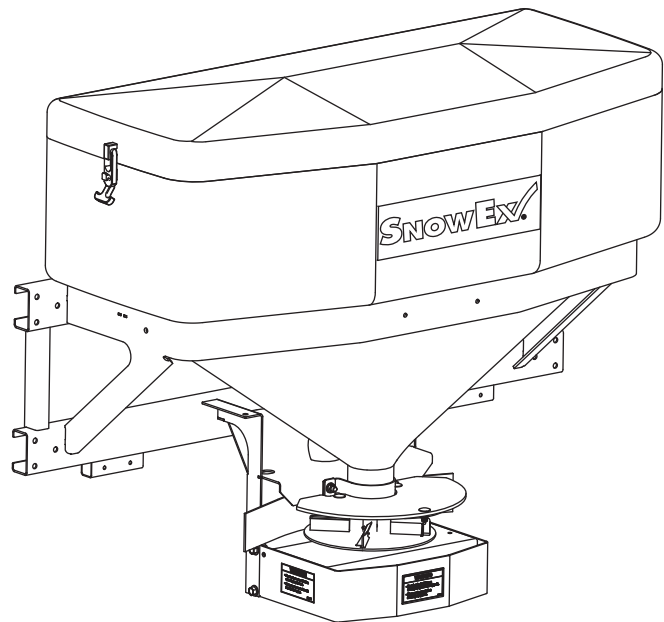

Tailgate Pro 575X, Tailgate Pro 1075X Single-Stage Tailgate Spreader

SP-575X-1, SP-1075X-1

Parts List

This Parts List is for SnowEx® Tailgate Pro spreaders with serial numbers beginning with 160501 and higher.

TAILGATE PRO 575X TAILGATE SPREADER

HOPPER & FRAME ASSEMBLY

TAILGATE PRO 1075X TAILGATE SPREADER

HOPPER & FRAME ASSEMBLY

TAILGATE PRO 575X/TAILGATE PRO 1075X TAILGATE SPREADER

76599 Drive Assembly (w/o Wiring)							
Item	Part	Qty	Description	Item	Part	Qty	Description
1	75626	1	Motor Kit	4	75635	1	Transmission Enclosure Kit
2	75615	1	Auger Kit	5	57104	1	Transmission Enclosure Cover Kit
3	75618	1	Spinner Kit	6	75640	1	Transmission Kit
Item 1				75626 Motor Kit			
8		2	#10-32 x 5/8 Serrated Hex Cap Screw	9	D6214	1	3 x 3.8 12V DC Motor
Item 2				75615 Auger Kit			
11	D6191	1	Auger Cap	13		1	5/16-18 x 3/8 Set Screw
12	D6075	1	Auger				
Item 3				75618 Spinner Kit			
14	D6750	1	Spinner, Poly	15	D6746	1	3/16 x 1-1/4 Clevis Pin
Item 4				75635 Transmission Enclosure Kit			
16		1	Spinner Drive Enclosure	19	11100	1	Label – Warning, Rear Camera
17	75621	1	Label – Warning, Hands & Feet	20		4	3/8-16 x 1 Hex Cap Screw Serrated
18	75623	1	Label – Warning, Read Manual				
Item 5				57104 Transmission Enclosure Cover Kit			
21		1	Enclosure Cover	23		1	5/8 ID Grommet
22	D6467-1	6	1/4 x 3/4 x 1/2 Retainer Black Nylon				
Item 6				75640 Transmission Kit			
24	D6107	1	Transmission 8:1	26		4	1/4-20 x 1/2 Serrated Flange SS
25	D6232	1	Motor Drive Coupler				
SS = Stainless Steel							