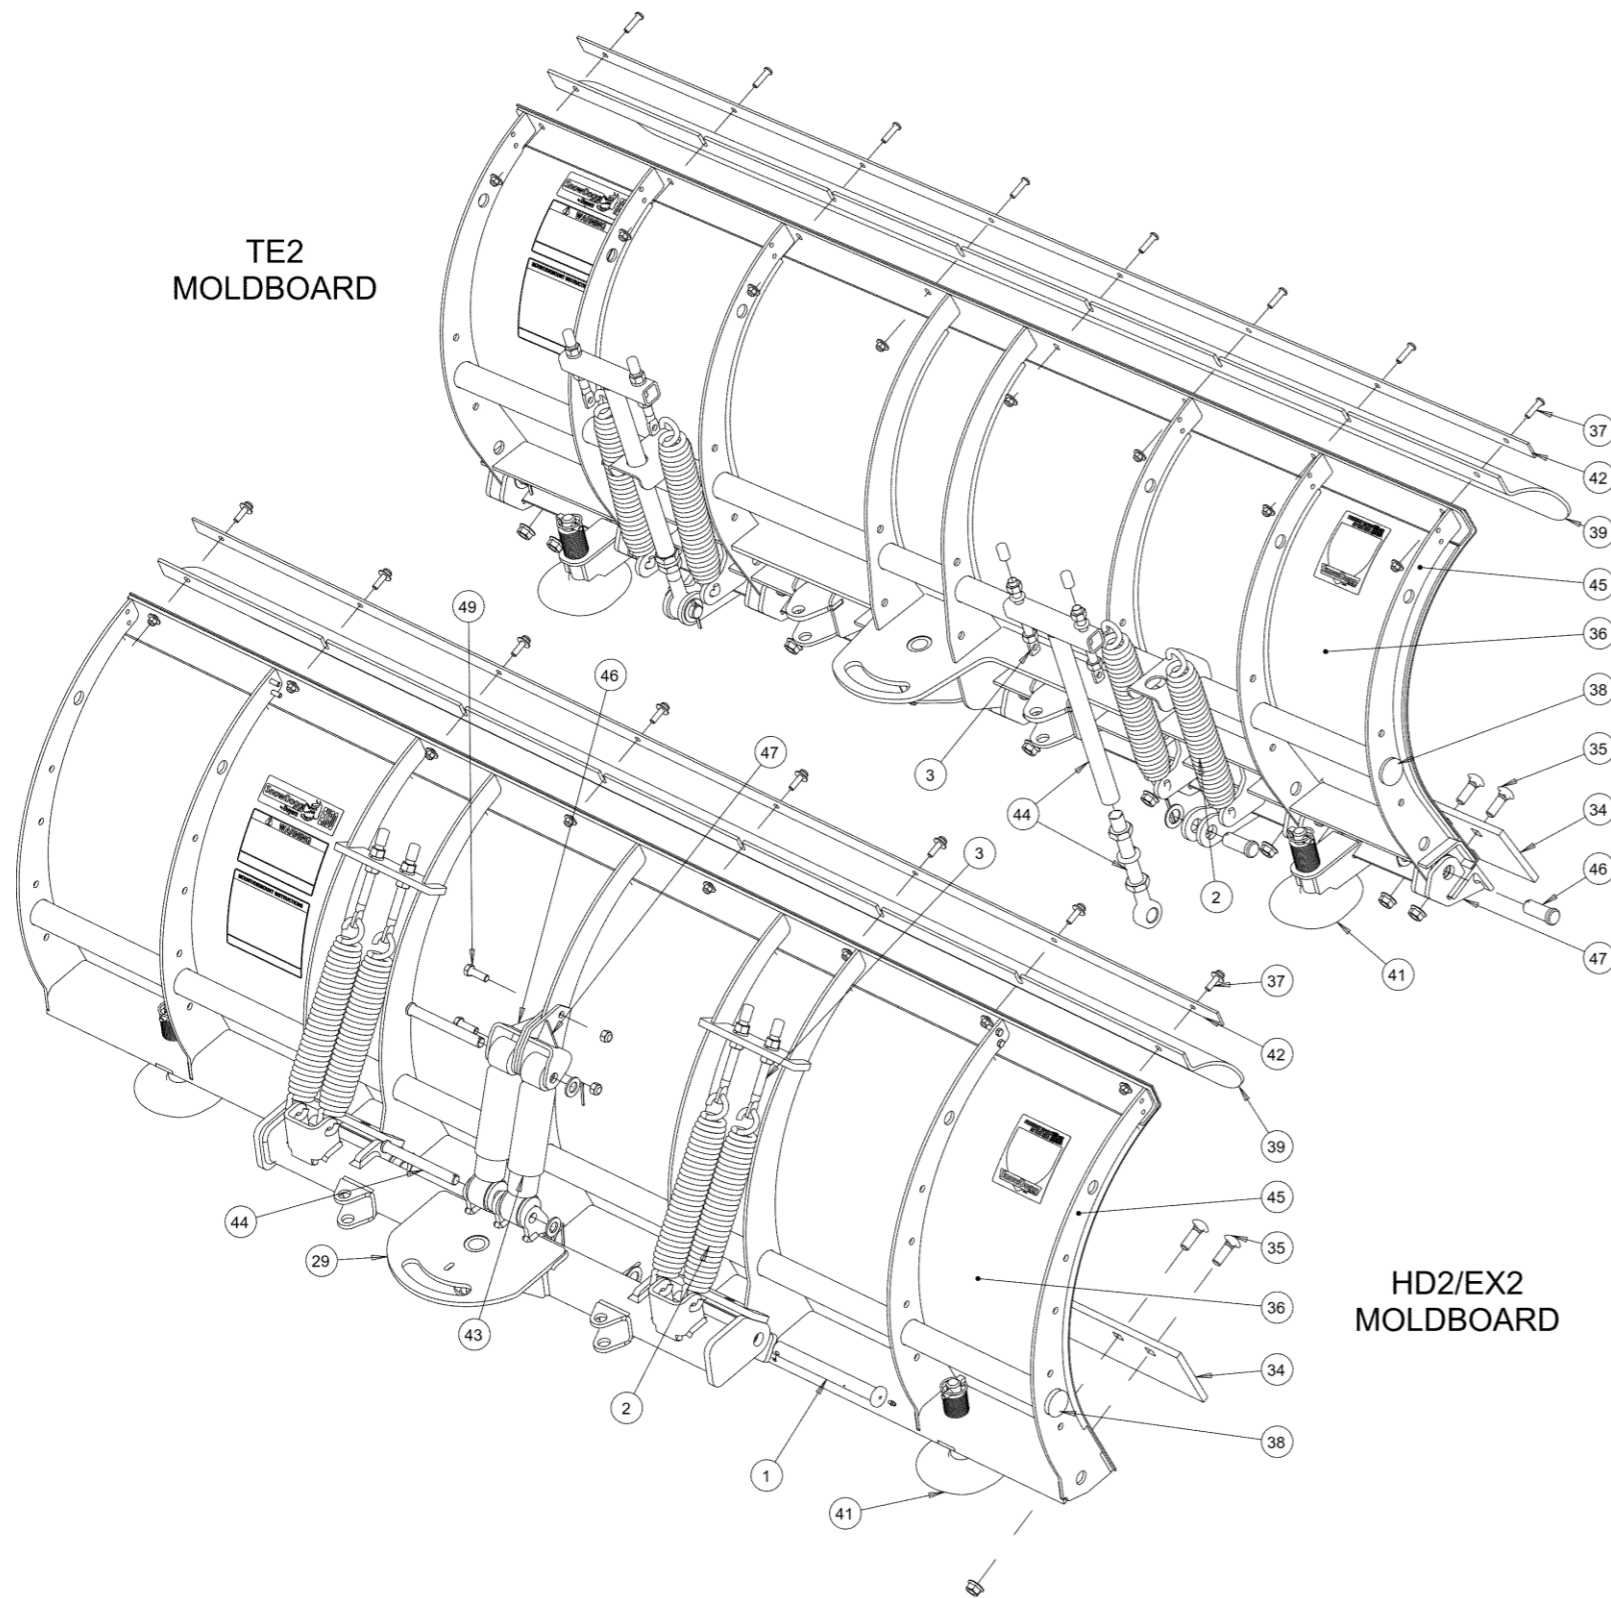

HD2/EX2/TE2 Moldboard

Ref	Part No.	Description	Qty	Ref	Part No.	Description	Qty
	16020322	TE80-2 Moldboard		45	16122352	Frame, Moldboard, HD80	1
	16020342	TE90-2 Moldboard		45	16020522	HD75-2 Moldboard	1
	16020522	HD75-2 Moldboard		45	16122350	Frame, Moldboard, HD75	1
	16020532	HD80-2 Moldboard		45	16122310	Moldboard Weldment, TE90	1
	16020612	EX75-2 Moldboard		45	16122300	Moldboard Weldment, TE75	1
	16020622	EX80-2 Moldboard		45	16020642	EX90-2 Moldboard	1
	16020632	EX85-2 Moldboard		45	16020632	EX85-2 Moldboard	1
	16020642	EX90-2 Moldboard		45	16020622	EX80-2 Moldboard	1
	16020312	TE75-2 Moldboard		45	16020532	HD80-2 Moldboard	1
1	16101100	Trip Pin Kit (x2)	1	45	16020342	TE90-2 Moldboard	1
1	16101516	Grease Fitting, 1/4-28 Threaded	1	45	16020322	TE80-2 Moldboard	1
2	16101200	Trip Spring	4	45	16020312	TE75-2 Moldboard	1
3	16101210	Spring Mount Eye Bolt Kit (x4)	4	45	16020612	EX75-2 Moldboard	1
4	16101516	Grease Fitting, 1/4-28 Threaded	1	46	16101508	Shock Mount Bracket, DS, HD/EX	1
29	16111300	Sector, HD/EX	1	46	16102144	Clevis Pin Kit, 1 x 2-3/8	10
34	16120710	Cutting Edge, 90in, Rubber	1	47	16122312	Trip Angle, TE90	1
34	16120620	Cutting Edge, 96 x 1/2	1	47	16101506	Shock Mount Bracket, PS, HD/EX	1
34	16120740	Cutting Edge, 108in, Rubber	1	47	16122304	Trip Angle, TE75	1
34	16120730	Cutting Edge, 102in, Rubber	1	47	16122306	Trip Angle, TE80	1
34	16120720	Cutting Edge, 96in, Rubber	1				
34	16120630	Cutting Edge, 102 x 1/2	1				
34	16120520	Cutting Edge, 90 x 3/8	1				
34	16120610	Cutting Edge, 90 x 1/2	1				
34	16120530	Cutting Edge, 96 x 3/8	1				
34	16120640	Cutting Edge, 108 x 1/2	1				
35	16120114	Cutting Edge Hdw Kit, 5/8-11, 14 pcs	1				
36	16121610	Skin, EX75, SST	1				
36	16121640	Skin, EX90, SST	1				
36	16121630	Skin, EX85, SST	1				
36	16121620	Skin, EX80, SST	1				
36	16121618	Skin, TE90, SST	1				
36	16121612	Skin, TE75, SST	1				
36	16121530	Skin, HD80, SST	1				
36	16121520	Skin, HD75, SST	1				
36	16121614	Skin, TE80, SST	1				
37	16120110	Moldboard Skin Hardware Kit	1				
38	16120120	Crosstube Cap	2				
39	16120158	Deflector, 96in, Poly	1				
39	16120159	Deflector, 96in, Rubber	1				
39	16120160	Deflector, 102in, Poly	1				
39	16120161	Deflector, 102in, Rubber	1				
39	16120162	Deflector, 108in, Poly	1				
39	16120163	Deflector, 108in, Rubber	1				
39	16121158	Deflector, 90in, Poly	1				
39	16120157	Deflector, 90in, Rubber	1				
40	16122100	Blade Guide Kit	2				
41	16121100	Shoe Assy	2				
42	16120262	Clamp Strip, 108in	1				
42	16120256	Clamp Strip, 90in	1				
42	16120258	Clamp Strip, 96in	1				
42	16120260	Clamp Strip, 102in	1				
43	16101502	Shock Absorber	2				
44	16120190	Trip Spring T-Bar Kit	2				
44	16101504	Clevis Pin Kit, 3/4 x 6-1/2in	1				
45	16122302	Moldboard Weldment, TE80	1				
45	16122360	Frame, Moldboard, EX90	1				
45	16122358	Frame, Moldboard, EX85	1				
45	16122356	Frame, Moldboard, EX80	1				
45	16122354	Frame, Moldboard, EX75	1