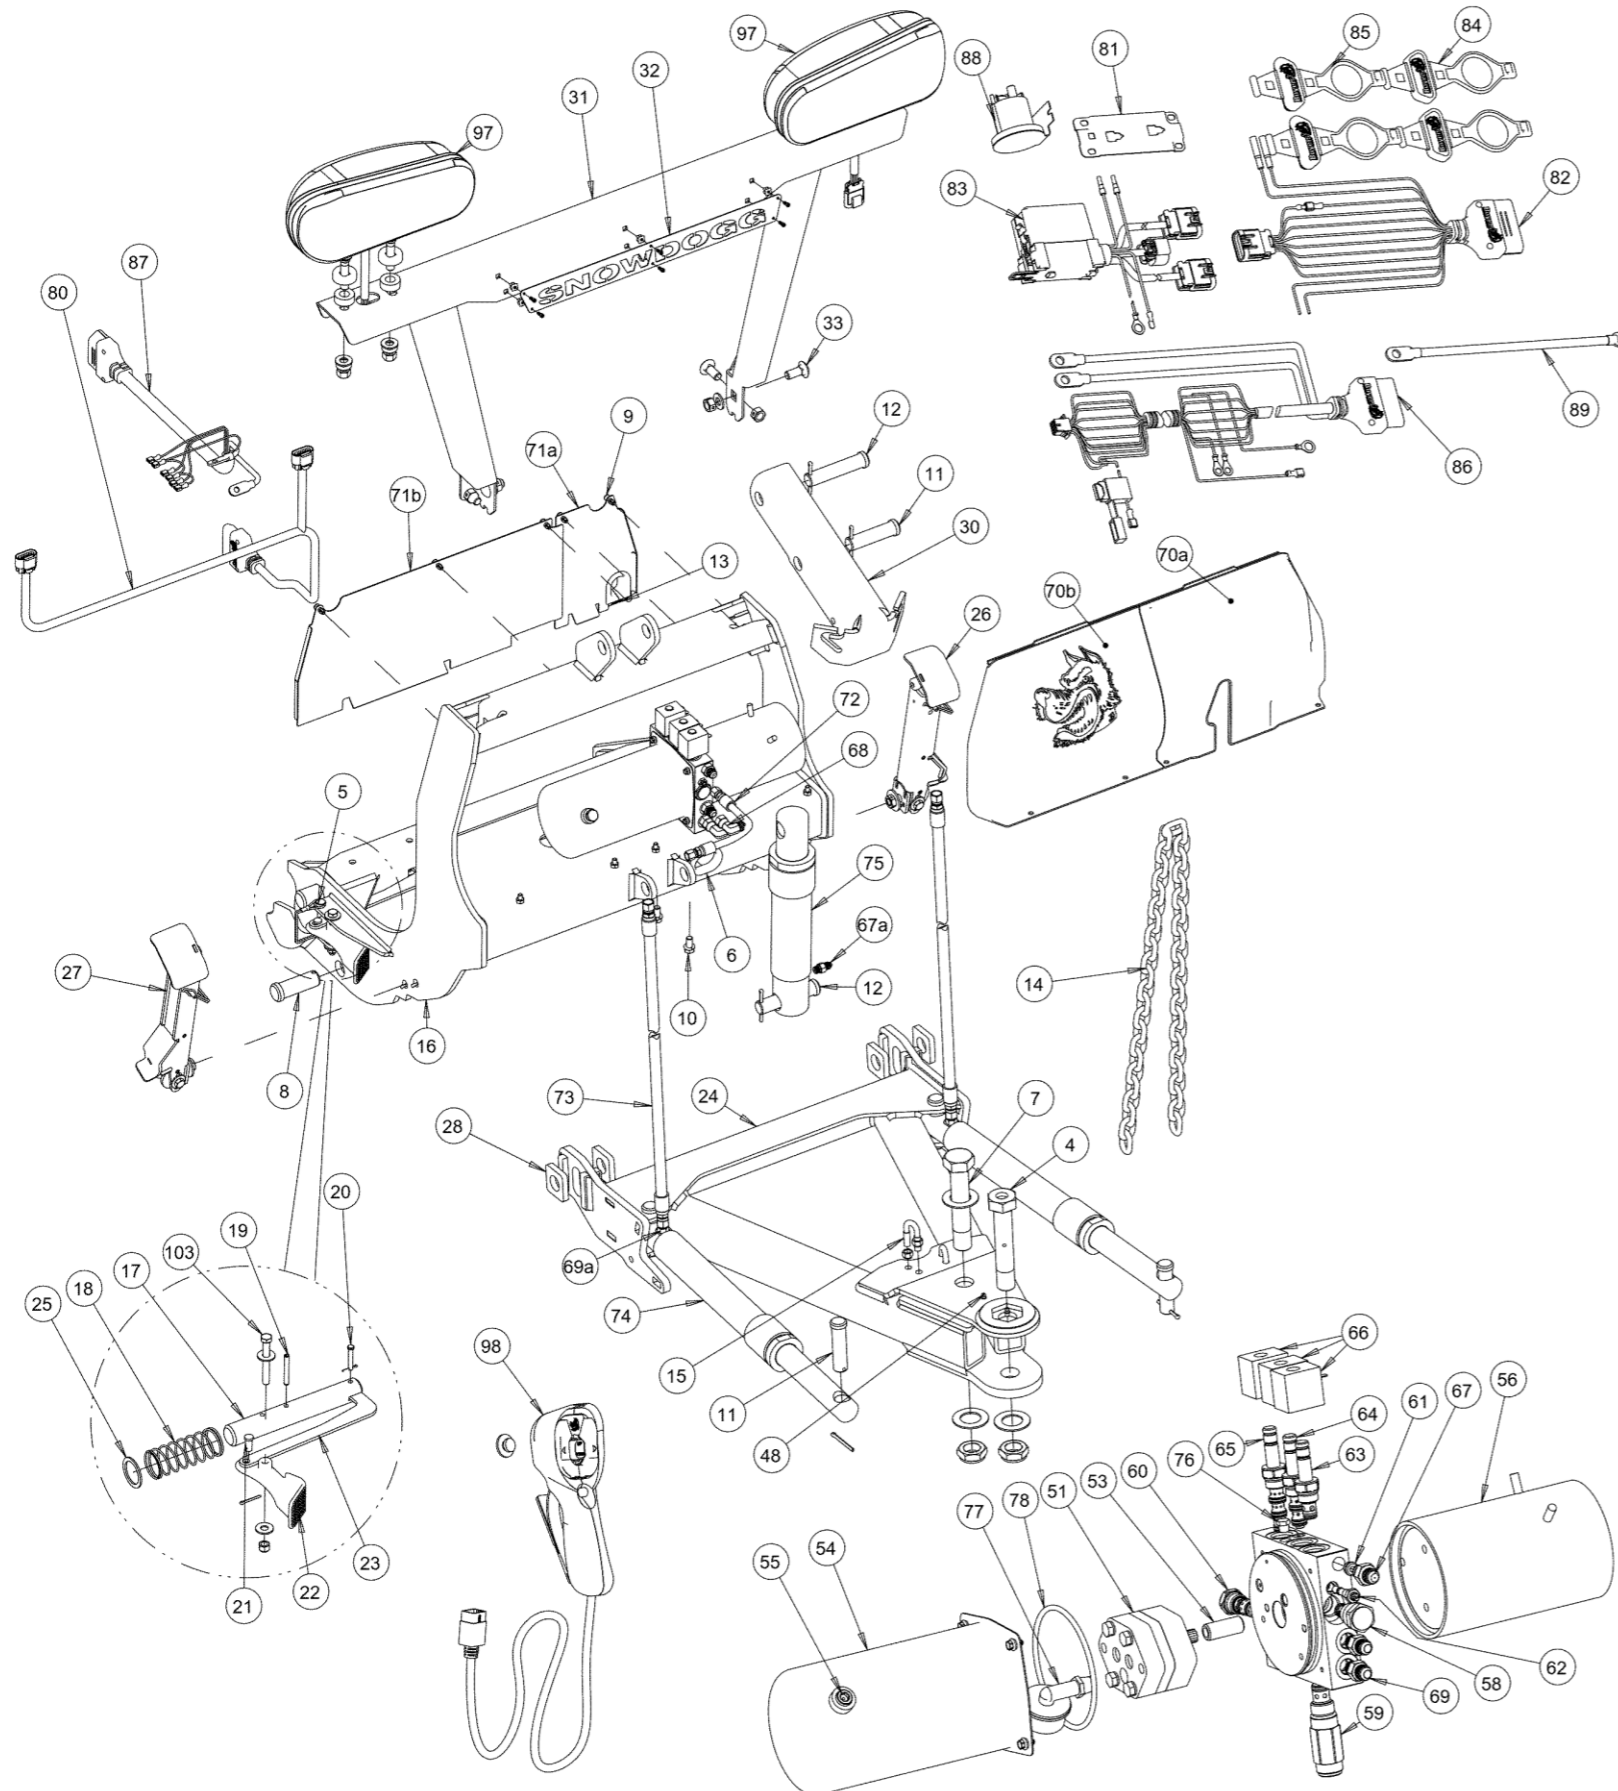

# HD2/EX2/TE2 Lift Frame

Ref	Part No.	Description	Qty	Ref	Part No.	Description	Qty
	16011022	HD2/EX2 Central Hydraulic Lift Frame		67	16151320	Connector, -4 BSPP/JICM	1
	16011002	HD2/EX2 Lift Frame		67a	16151325	Connector, -4 SAEM/JICM	1
ACC	16150010	Hydraulic Fluid, Low Temp, 1 CASE (12 QTS)		68	16151322	Elbow, -6 JICM/JIC Swivel	2
4	16101120	Pivot Bolt Kit w/Grease Fitting	1	69	16151324	Connector, -6 JICM/SAEM	2
5	16111124	Snapper Pin, 2-1/2in	2	69a	16151328	Connector, -6/-4 JICM/SAEM	2
6	16111130	Mount Kit, HPU	1	70a	16152138	Enclosure, HPU DS	1
7	16101140	Angle Stop Bolt	1	70b	16152140	Enclosure, HPU PS	1
8	16111156	Clevis Pin Kit, A-Frame to Lift Frame	2	71b	16152135	Rear Panel, HPU PS Straight	1
9	16111158	Panel Clip Kit (x5)	5	71a	16152132	Rear Panel, HPU DS	1
10	16111160		1	72	16153100	Hose, 1/4 x 18, -4 JIC	1
11	16102142	Clevis Pin Kit, 7/8 x 3-1/4	4	73	16153110	Hose, 3/8 x 38, -6 JIC	2
12	16102122	Clevis Pin Kit, 7/8 x 4	2	74	16154100	Cylinder, 1-1/2 x 12 Polypak	2
13	16160420	Harness Grommet	1	74	16154216	Cylinder Gland Nut, 1-1/2in Polypak	2
14	16103010	Chain, 5/16 Grade 43, 48 Links	1	75	16154200	Cylinder, 2 x 6 Polypak	1
15	16103020	U-bolt Kit	2	75	16154206	Cylinder Gland Nut, 2in Polypak	1
16	16110102	Lower Lift Frame Assembly, G2	1	76	16151326	Vent	1
16	16111614	Lock Pin	1	77	16151102	Inlet Strainer w/Elbow	1
17	16111102	Lock Pin	2	78	16159114	Reservoir Seal Kit	1
18	16111104	Mount Spring	2	80	16160250	Plowside Light Harness, G2	1
19	16111118	Roll Pin, 1/4 x 2	2	81	16160116	Relay Module Mounting Plate	1
20	16111126	Clevis Pin Kit, 1/4 x 1-1/2	2	82	16160405	Small Spring Cage (set of 20)	1
21	16111146	Clevis Pin Kit, Pedal Linkage	2	82	16160104	Grill to Relay Harness	1
22	16111113	Foot Pedal, Cast	2	83	16160114	Headlight Module Relay	6
23	16111119	Pedal Linkage, G2	2	83	16160102	Main Relay Harness	1
24	16111202	A-Frame, HD2/EX2/TE2	1	84	16160511	Harness Cap/Retainer	2
25	16111116	Washer, 1-3/8	2	85	16160513	Harness Plug/Retainer	2
26	16111330	Prop Stand, DS	1	86	16160302	Truckside Control Harness, G2	1
27	16111340	Prop Stand, PS	1	86	16160310	Repair End, 16160300	1
28	16111162	Float Plate Kit (x4)	1	87	16160402	Large Spring Cage Kit (2)	1
30	16111408	Chain Lift, G2	1	87	16160405	Small Spring Cage (set of 20)	1
31	16111634	Light Bar	1	87	16160400	Plowside Control Harness	1
32	16111636	Logo Plate w/Hdw	1	88	16160410	Motor Relay	1
33	16101106	Light Bar Hardware Kit	4	89	16160500	Battery Cable	1
48	16101516	Grease Fitting, 1/4-28 Threaded	1	97	16160712	DS Light Housing	1
51	16151100	Gear Pump	1	97	16160734	Light Harness, Internal	2
51	16159116	Shaft Seal	1	97	16160742	Low Beam Bulb, H7	2
53	16151106	Spline Coupler, Straight	1	97	16160740	High Beam Bulb, H1	2
54	16151110	Reservoir Kit	1	97	16160744	Park/Turn Bulb, Amber	2
54	16151114	Reservoir Fastener Kit (4 Cap Screws; 8 Flat Washers)	1	97	16160732	Light Housing Gasket	2
54	16151000	HPU, Straight	1	97	16160730	Light Hardware Kit (1 light)	4
55	16151112	Plug, 3/8 NPT	1	97	16160720	PS Light Assy	1
56	16151200	Motor, 2HP	1	97	16160710	DS Light Assy	1
58	16151302	Main Relief Valve	1	97	16160722	PS Light Housing	1
59	16151304	Crossover Relief Valve, 2800PSI	1	98	16160601	Controller, Straight Blade G2	1
60	16151306	Angle Lock Valve	1	98	16160622	Mount Kit, 1616*601	1
61	16151308	Lift Check Valve	1	98	16160632	Keypad, 16160601	1
61	16900010	Lift Check Removal Tool	1	98	16160642	Circuit Board, 16160601	1
62	16151310	Lowering Speed Valve	1	98	16160652	Harness, 1616*601	1
63	16151312	Solenoid Valve, 2-way, Normally Closed	1	103	16111132	Screw Kit, Pedal Pivot	2
63	16159102	Seal Kit, 16151312/16151330	1				
63	16159103	Screen, 16151312	1				
64	16159104	Seal Kit, 16151314	1				
64	16151314	Solenoid Valve, 3-way, Selector	1				
65	16151316	Solenoid Valve, 4 Way, Reversing	1				
65	16159106	Seal Kit, 16151316	1				
66	16151318	Coil, 8 size, Dual Spade	3				